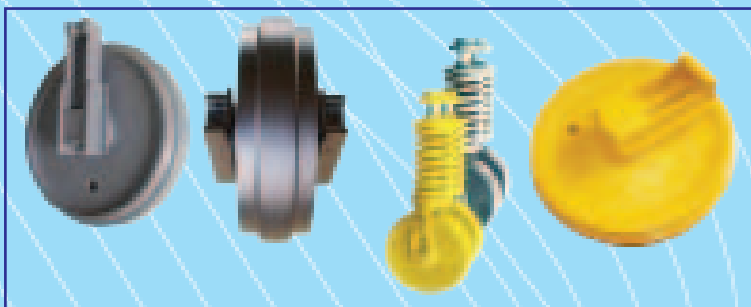

We can supply Complete Undercarriage Parts (Crawler Parts) for all kinds of Piling Rig Makes/Models like **SOILMEC, SANY, CASAGRANDE, BAUER, MAIT, BANUT, JUNTTAN, ATLAS COPCO, KLEMM, CZM, IMT, BOART LONGYEAR, COMACCHIO, DELMAG, INTEROC, RAWCO, SOILTEK, MOBILRAM** etc.

**Piling Rig**

**Track Frame**

**Track Group, Track Shoe**

**Track Link Assembly**

**Track Roller**

**Carrier Roller**

**Idler, Track Adjuster**

**Sprocket, Final Drive**